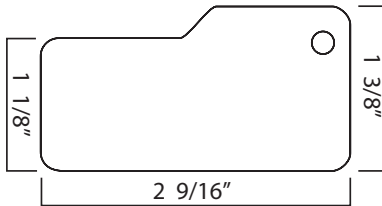

Key Tags We Offer

items shown are not to scale

Rectangle 1

Rectangle 3

Rectangle 2

Tabbed

Oval

Circle

Also available, but only as combo packs

minimum order of 500 would yield
1,000 key tags with Combo 6
1,500 with Combo 12

Combo 6

2 tabbed key tags

Combo 12

3 rectangle key tags

Questions?

877.755.4279

cards@MINDBODYONLINE.com

Included with all of the above:

- Full-color front design.
- Full-bleed on front.
- Barcode on back.
- Up to 4 lines of text on back of key tags.