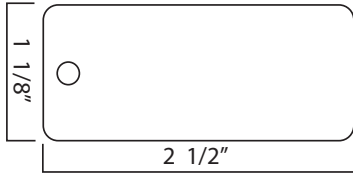

Key Tags We Offer

items shown are not to scale

Rectangle 1

Rectangle 3

Rectangle 2

Tabbed

Oval

Circle

Also available, but only as combo packs

minimum order of 500 would yield
1,000 key tags with Combo 6
1,500 with Combo 12

Combo 6

2 tabbed key tags

Combo 12

3 rectangle key tags

Questions?

877.755.4279

cards@MINDBODYONLINE.com

Included with all of the above:

- Full-color front design.
- Full-bleed on front.
- Barcode on back.
- Up to 4 lines of text on back of key tags.